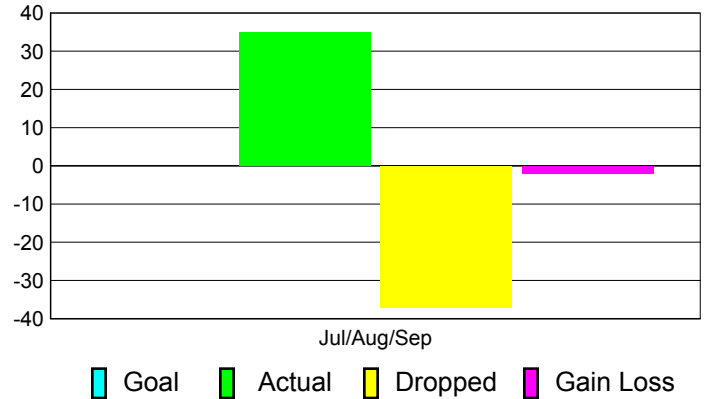

Membership Results 2011-2012

Goal, New, Dropped, Gain/Loss