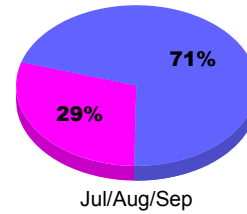

YTD Status Quo Clubs 2011-2012

Status Quo Clubs Compared to Status Quo Members

Legend: Status Quo Clubs (Cyan), Total Status Quo Members (Green)

MEMBERSHIP

Membership Results
2011-2012

Membership
2010-2011

Month	Net Memb Goal	Actual New Memb	Actual Dropped Memb	Gain/Loss of Memb	Gain/Loss of Memb
Jul/Aug/Sep		1	-1	0	0
Totals		1	-1	0	0

Membership Results 2011-2012

Goal, New, Dropped, Gain/Loss

Legend: Goal (Cyan), Actual (Green), Dropped (Yellow), Gain Loss (Magenta)

Comparison of Membership Gain/Loss

Current Year Compared to the Previous Year

Legend: Current Year (Cyan), Previous Year (Green)

Gender Comparison 2011-2012

Jul/Aug/Sep

Legend: Male (Blue), Female (Magenta)