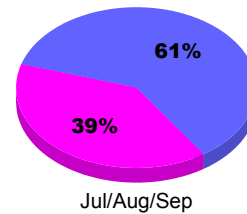

Gender Comparison 2011-2012

Jul/Aug/Sep

Legend: Male (Blue), Female (Magenta)

2011-2012 GMT Reports for District (or Undistricted) HAITI

GMT: Mr. Dominique Labussière

Location: HAITI

GMT CA: 4

CLUBS