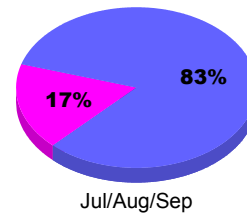

Gender Comparison 2011-2012