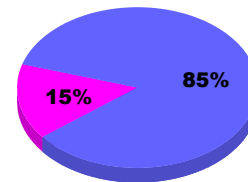

Gender Comparison 2011-2012

Jul/Aug/Sep

Legend: Male (Blue), Female (Magenta)