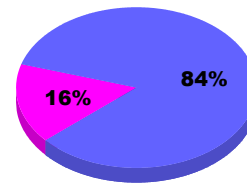

Gender Comparison 2011-2012

Jul/Aug/Sep

Legend: Male (Blue), Female (Magenta)