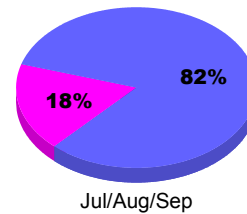

Gender Comparison 2011-2012

Legend: Male (Blue), Female (Magenta)