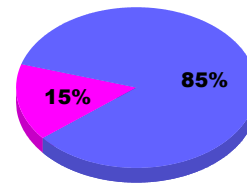

Jul/Aug/Sep

Male Female