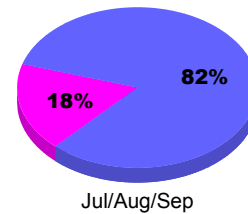

Gender Comparison 2011-2012