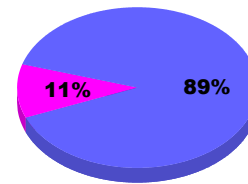

Gender Comparison 2011-2012

Jul/Aug/Sep

Legend: Male (Blue), Female (Magenta)