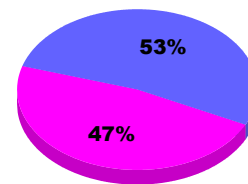

Gender Comparison 2011-2012

Jul/Aug/Sep

Legend: Male (Blue), Female (Magenta)