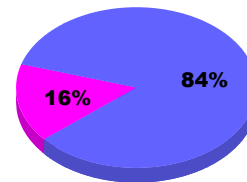

Jul/Aug/Sep

Male Female