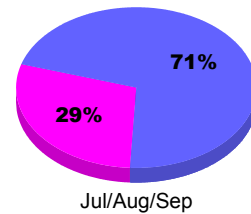

Gender Comparison 2011-2012