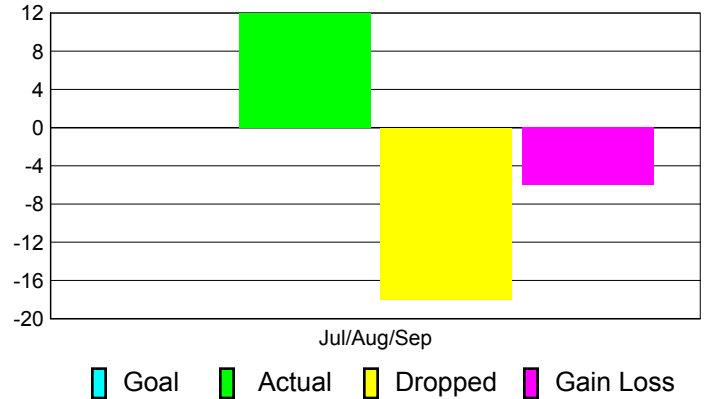

Membership Results 2011-2012

Goal, New, Dropped, Gain/Loss