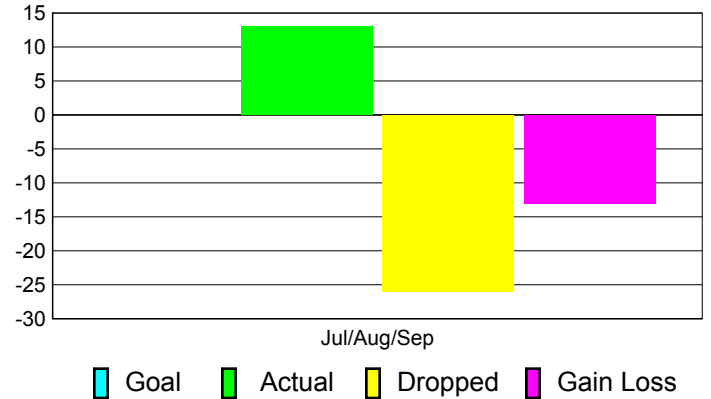

Membership Results 2011-2012

Goal, New, Dropped, Gain/Loss