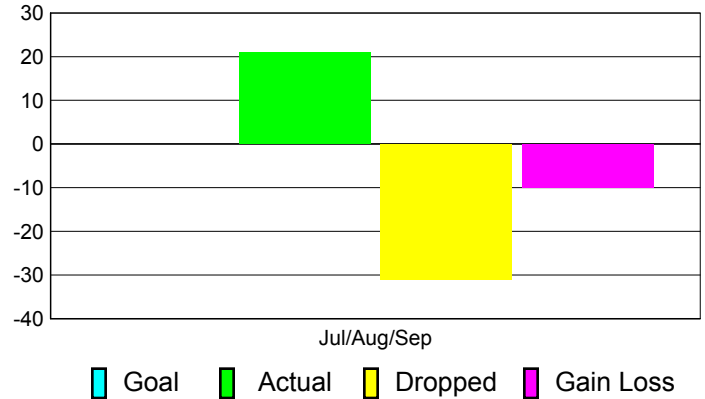

Membership Results 2011-2012

Goal, New, Dropped, Gain/Loss