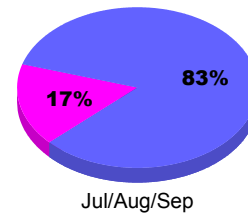

Gender Comparison 2011-2012

Legend: Male (Blue), Female (Magenta)