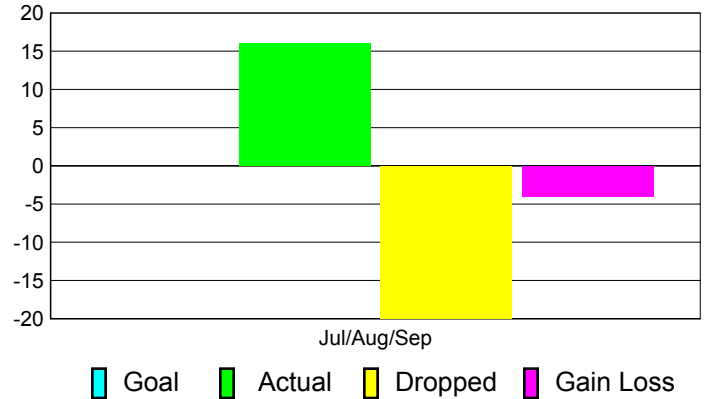

Membership Results 2011-2012

Goal, New, Dropped, Gain/Loss

Comparison of Membership Gain/Loss

Current Year Compared to the Previous Year