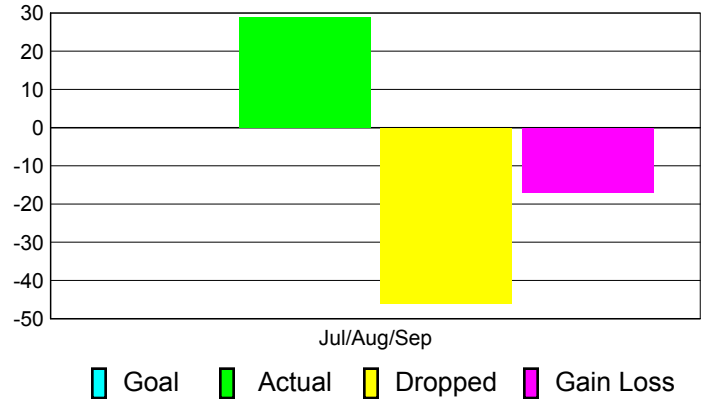

Membership Results 2011-2012

Goal, New, Dropped, Gain/Loss

Comparison of Membership Gain/Loss

Current Year Compared to the Previous Year