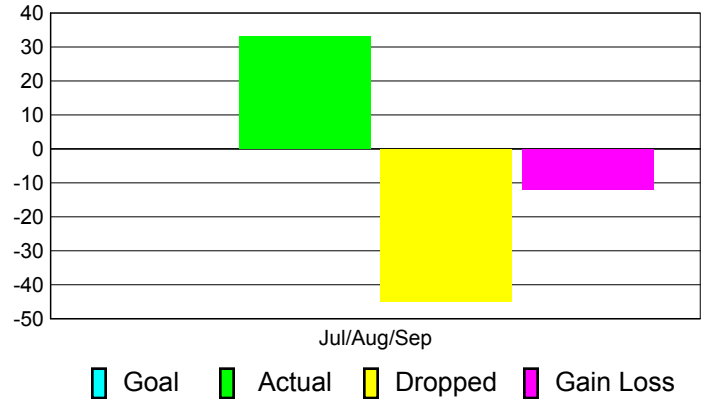

Membership Results 2011-2012

Goal, New, Dropped, Gain/Loss