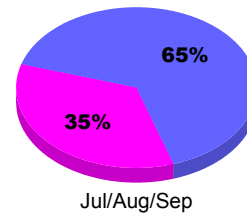

Gender Comparison 2011-2012

Jul/Aug/Sep

Legend: Male (Blue), Female (Purple)