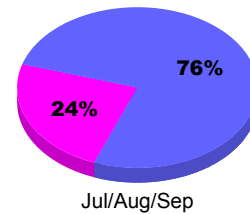

Jul/Aug/Sep

Male Female