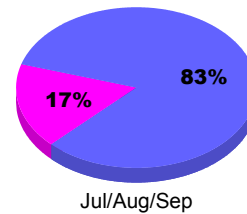

Gender Comparison 2011-2012