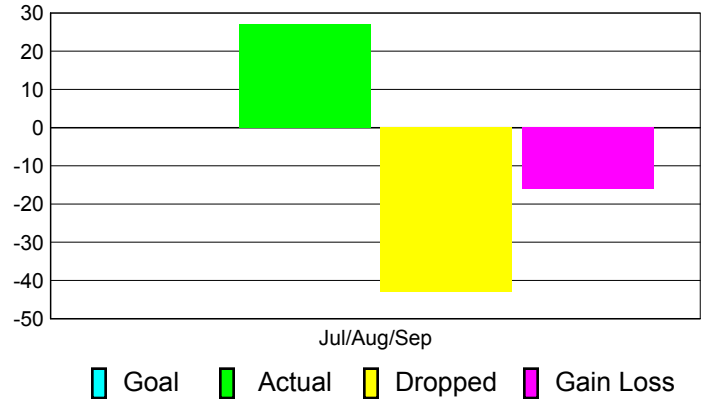

Membership Results 2011-2012

Goal, New, Dropped, Gain/Loss