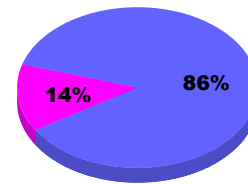

Jul/Aug/Sep

Male Female