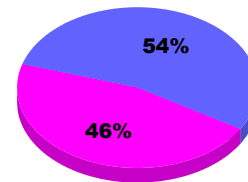

Gender Comparison 2011-2012

Jul/Aug/Sep

Legend: Male (Blue), Female (Magenta)